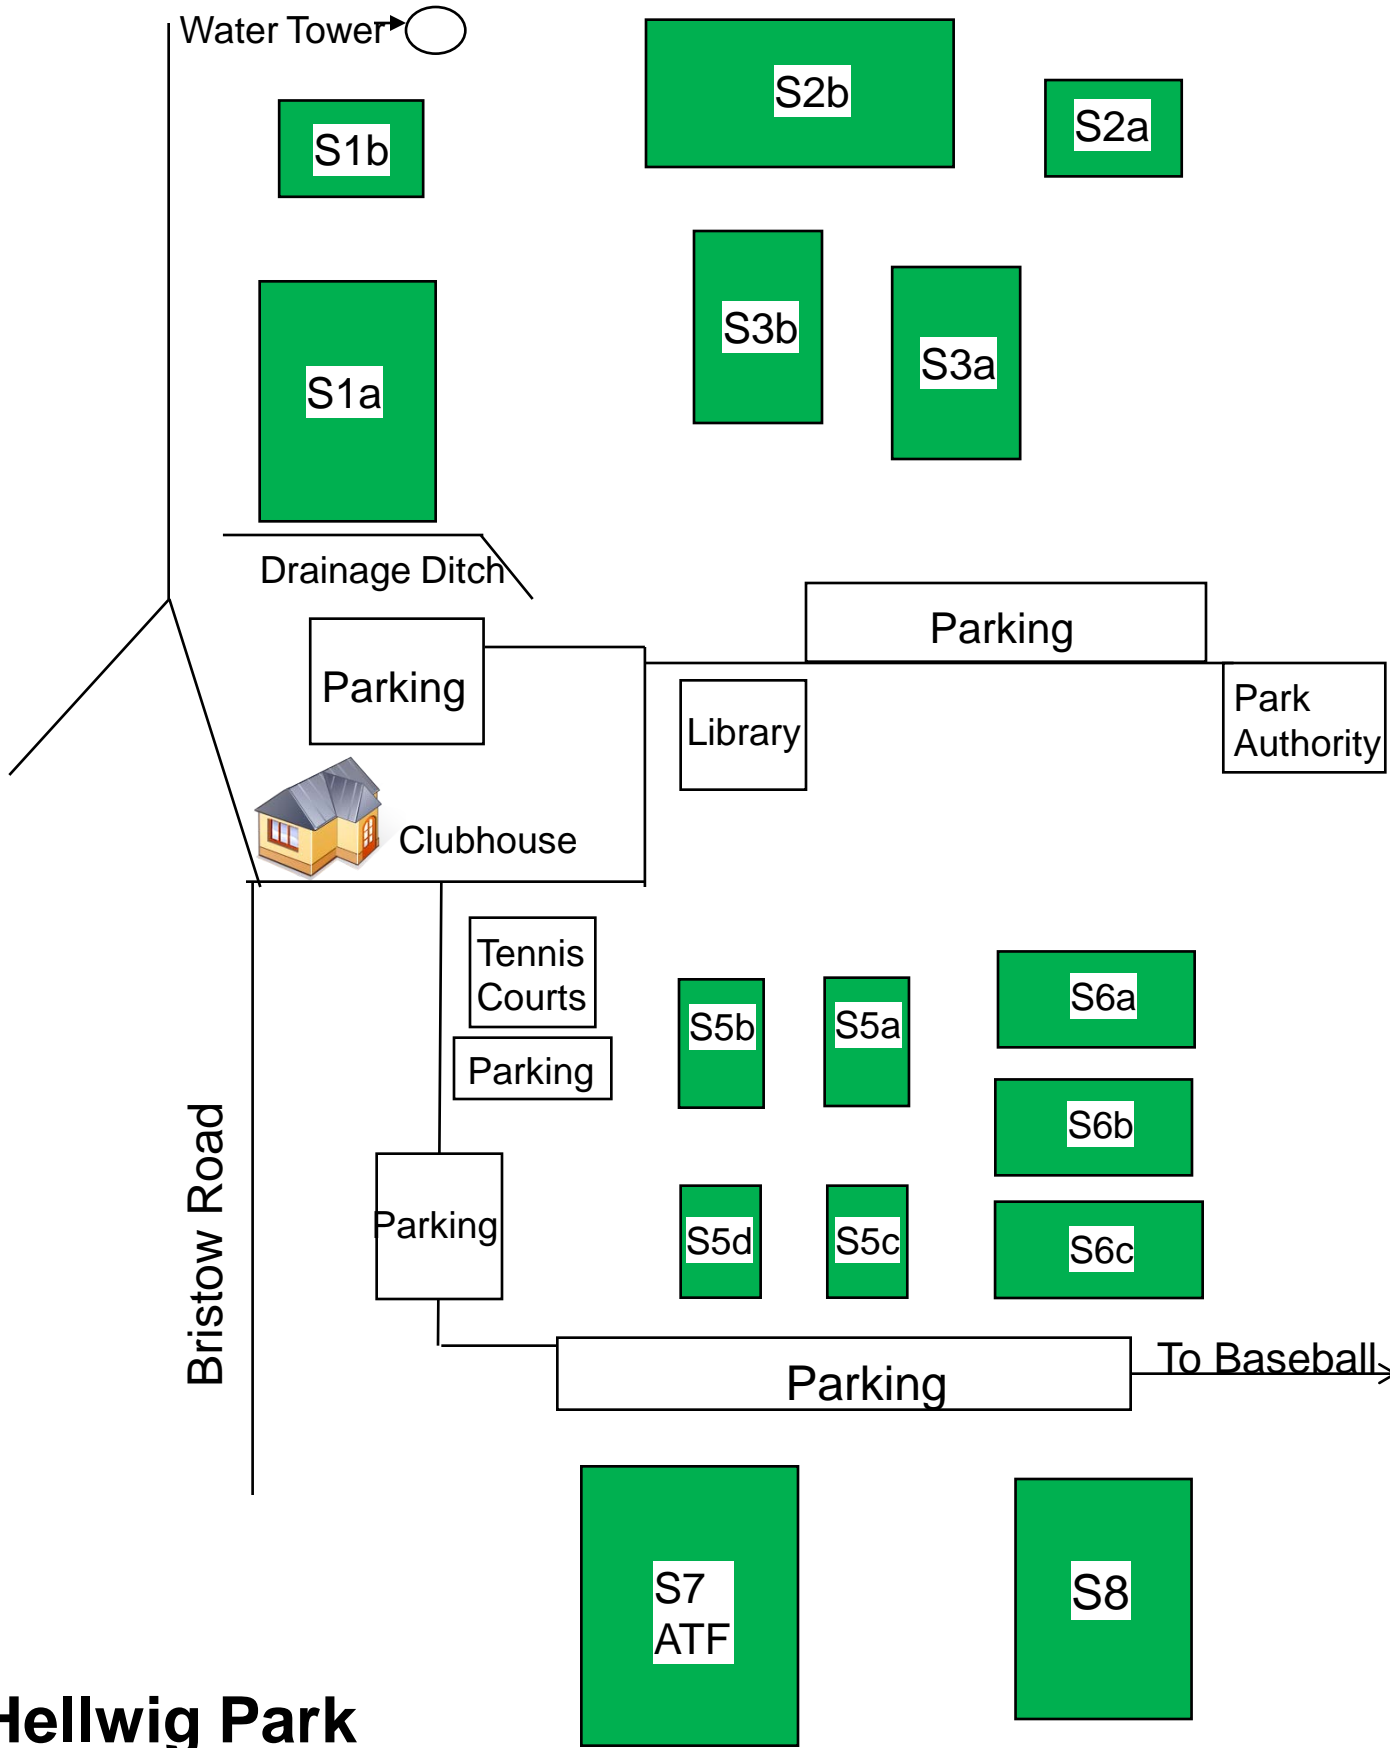

# **NVSC Fall 2011 Game Field Layouts**

# NVSC – Fall 2011

**Hellwig Park**

# NVSC – Fall 2011

To Route 28

## Valley View Park