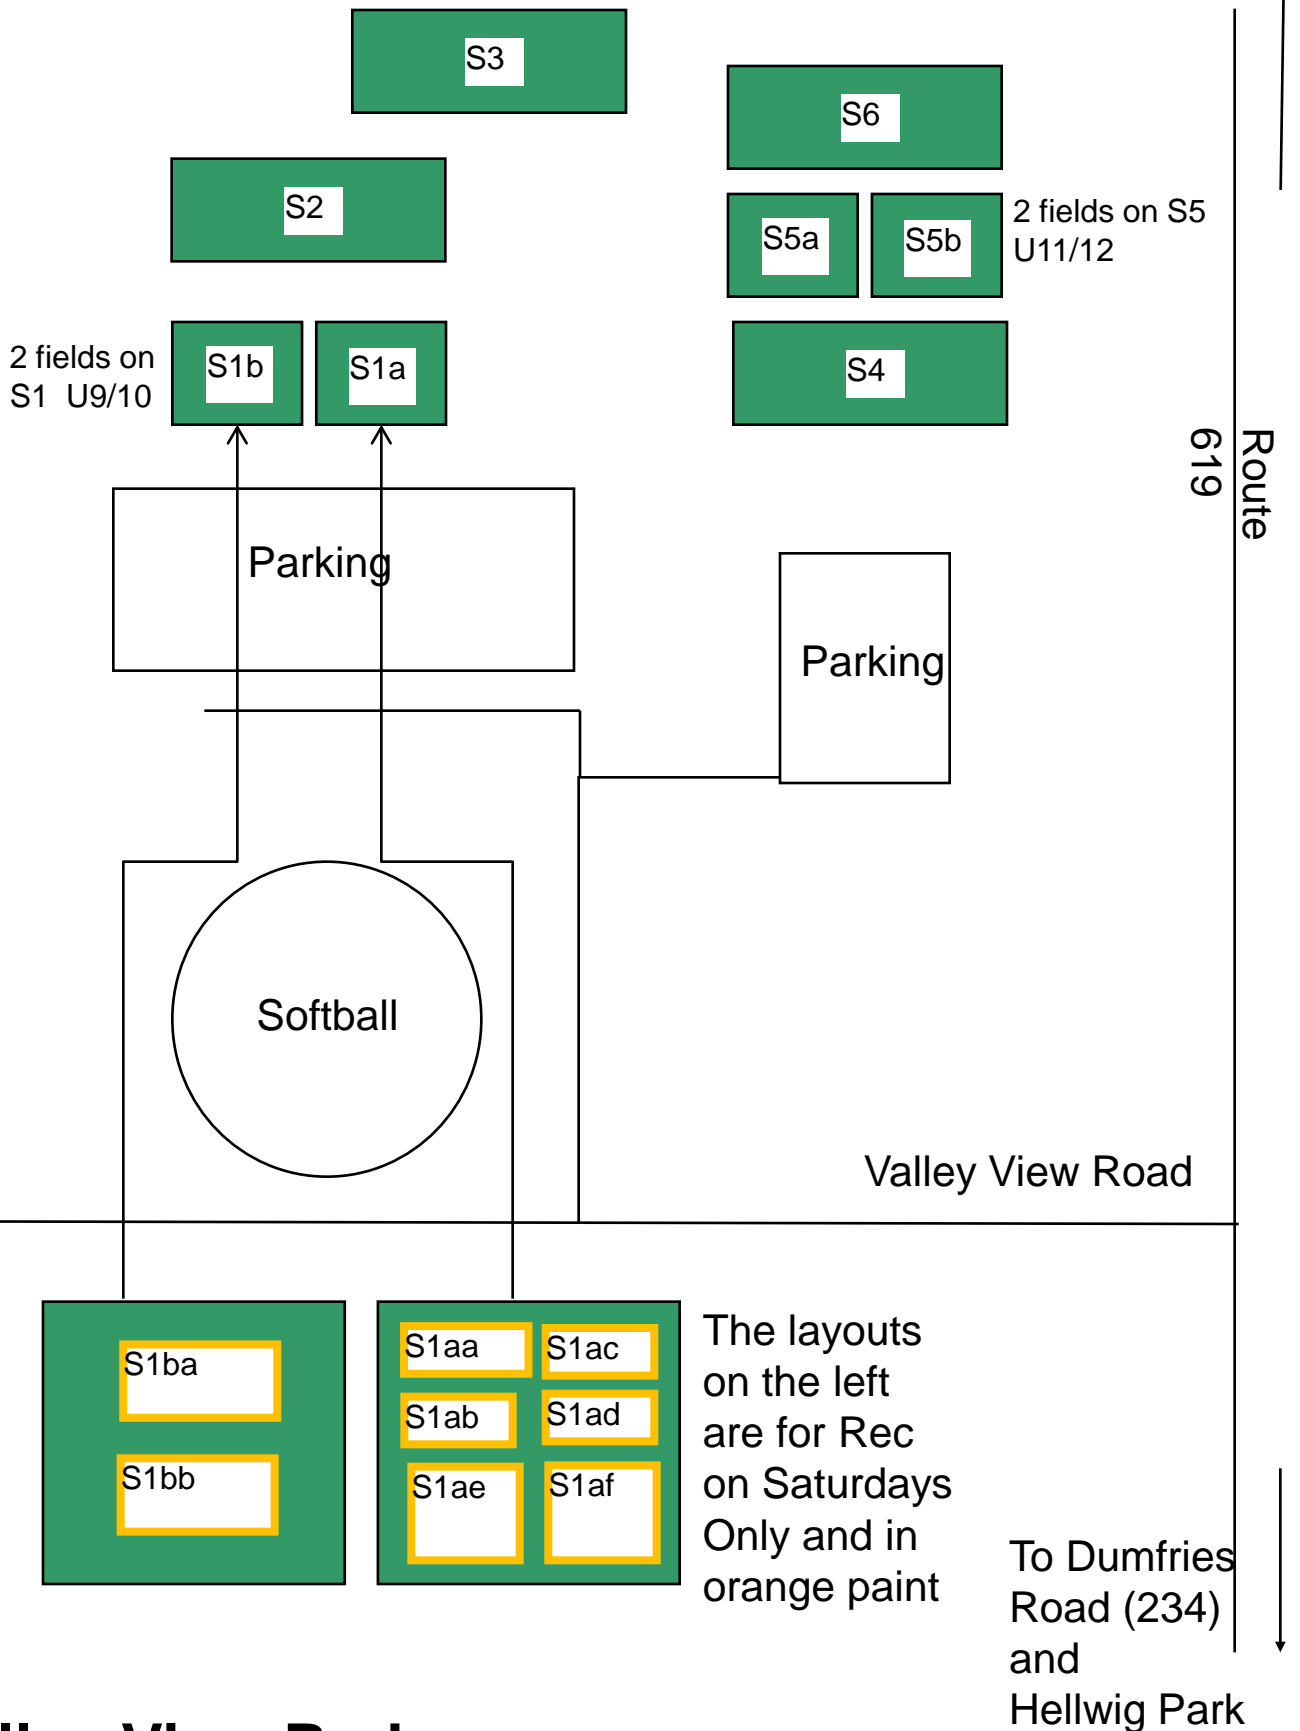

# **NVSC Fall 2011 Game Field Layouts**

# NVSC – Fall 2011

To Route 28

## Valley View Park