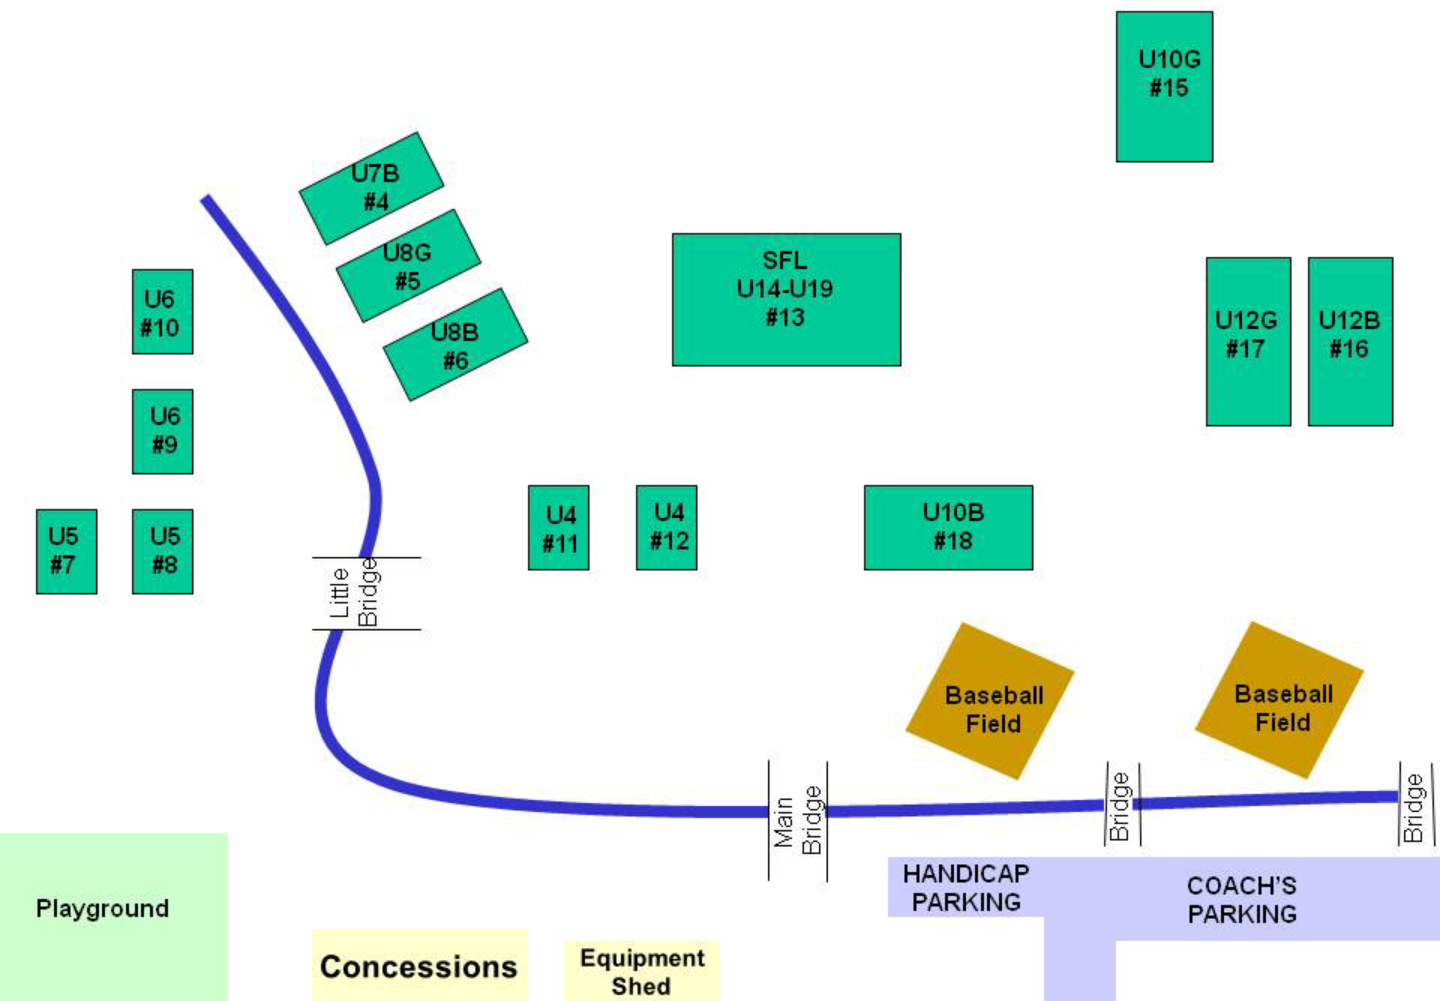

# **NVSC Fall 2011 Game Field Layouts**

# NVSC – Fall 2011

# NVSC – Fall 2011

To Route 28

## Valley View Park