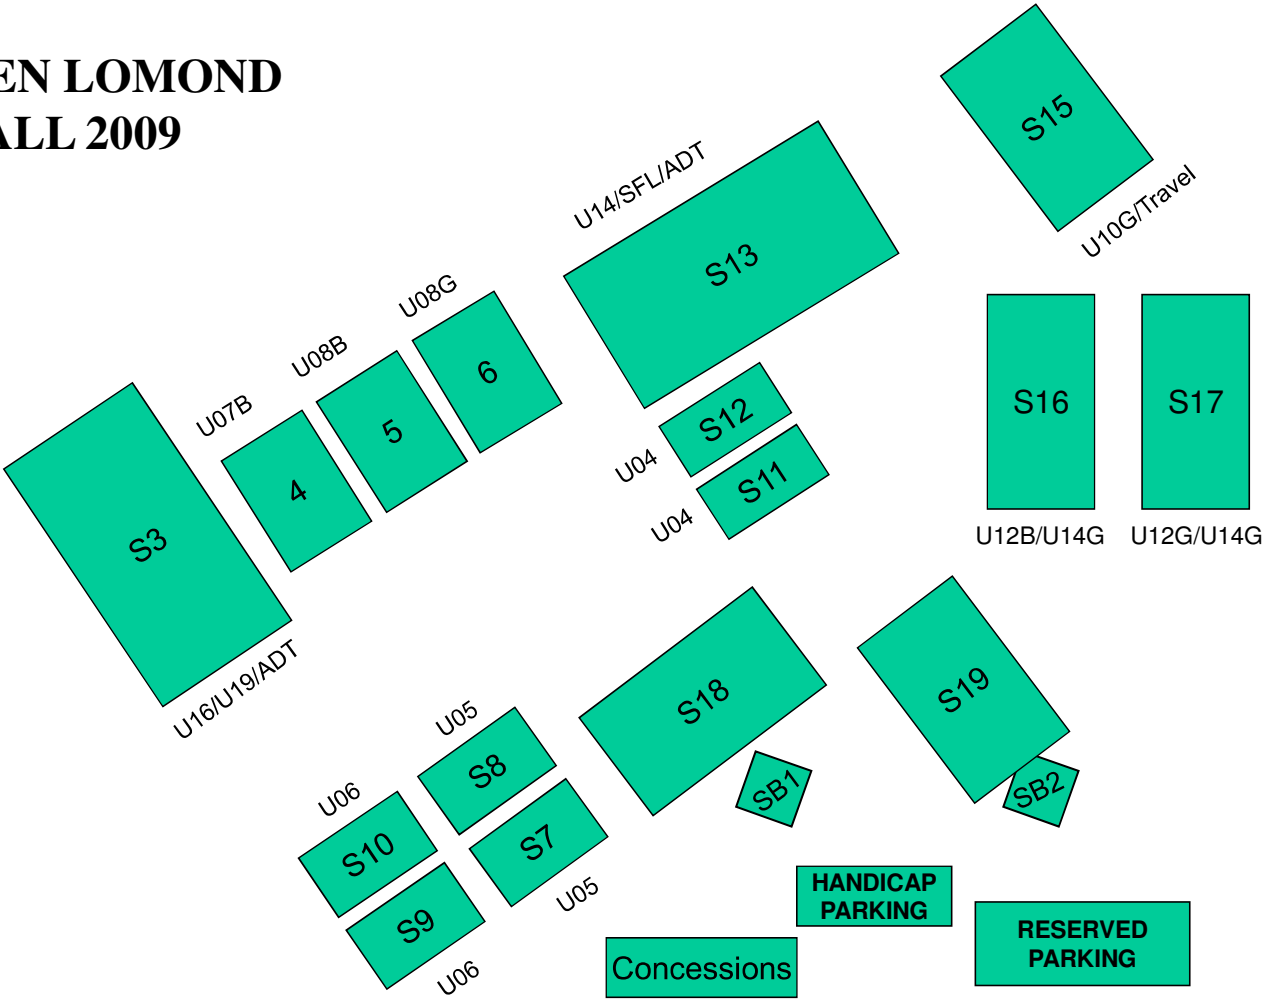

NVSC Fall 2009 Game Field Layouts

BEN LOMOND FALL 2009

S2c lined in ORANGE in the middle of S2b

NVSC Fall 09
Hellwig Layout

NVSC - Fall 09

NVSC - Fall 09

Valley View Park