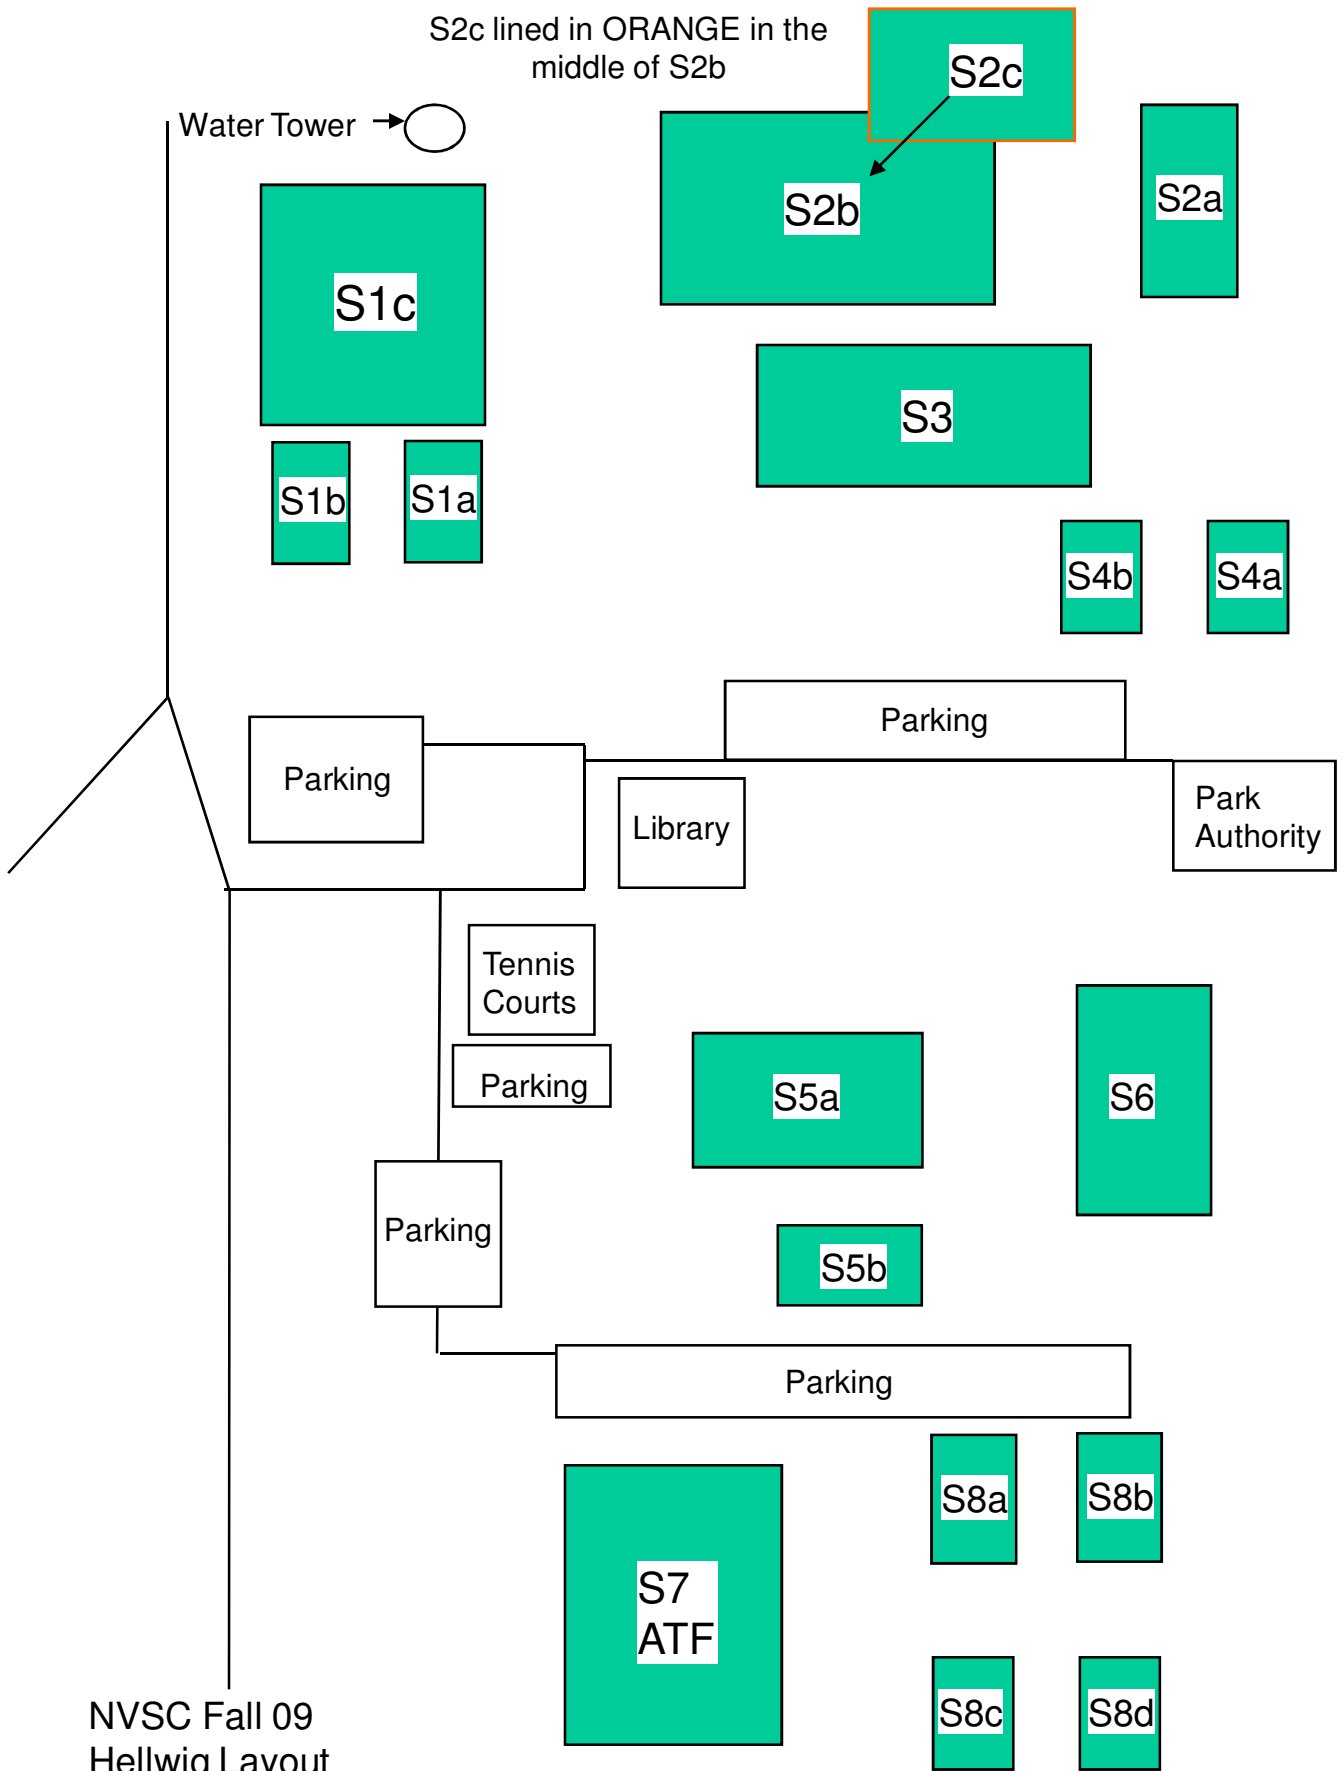

NVSC Fall 2009 Game Field Layouts

BEN LOMOND FALL 2009

S2c lined in ORANGE in the middle of S2b

NVSC Fall 09
Hellwig Layout

NVSC - Fall 09

NVSC - Fall 09

Valley View Park