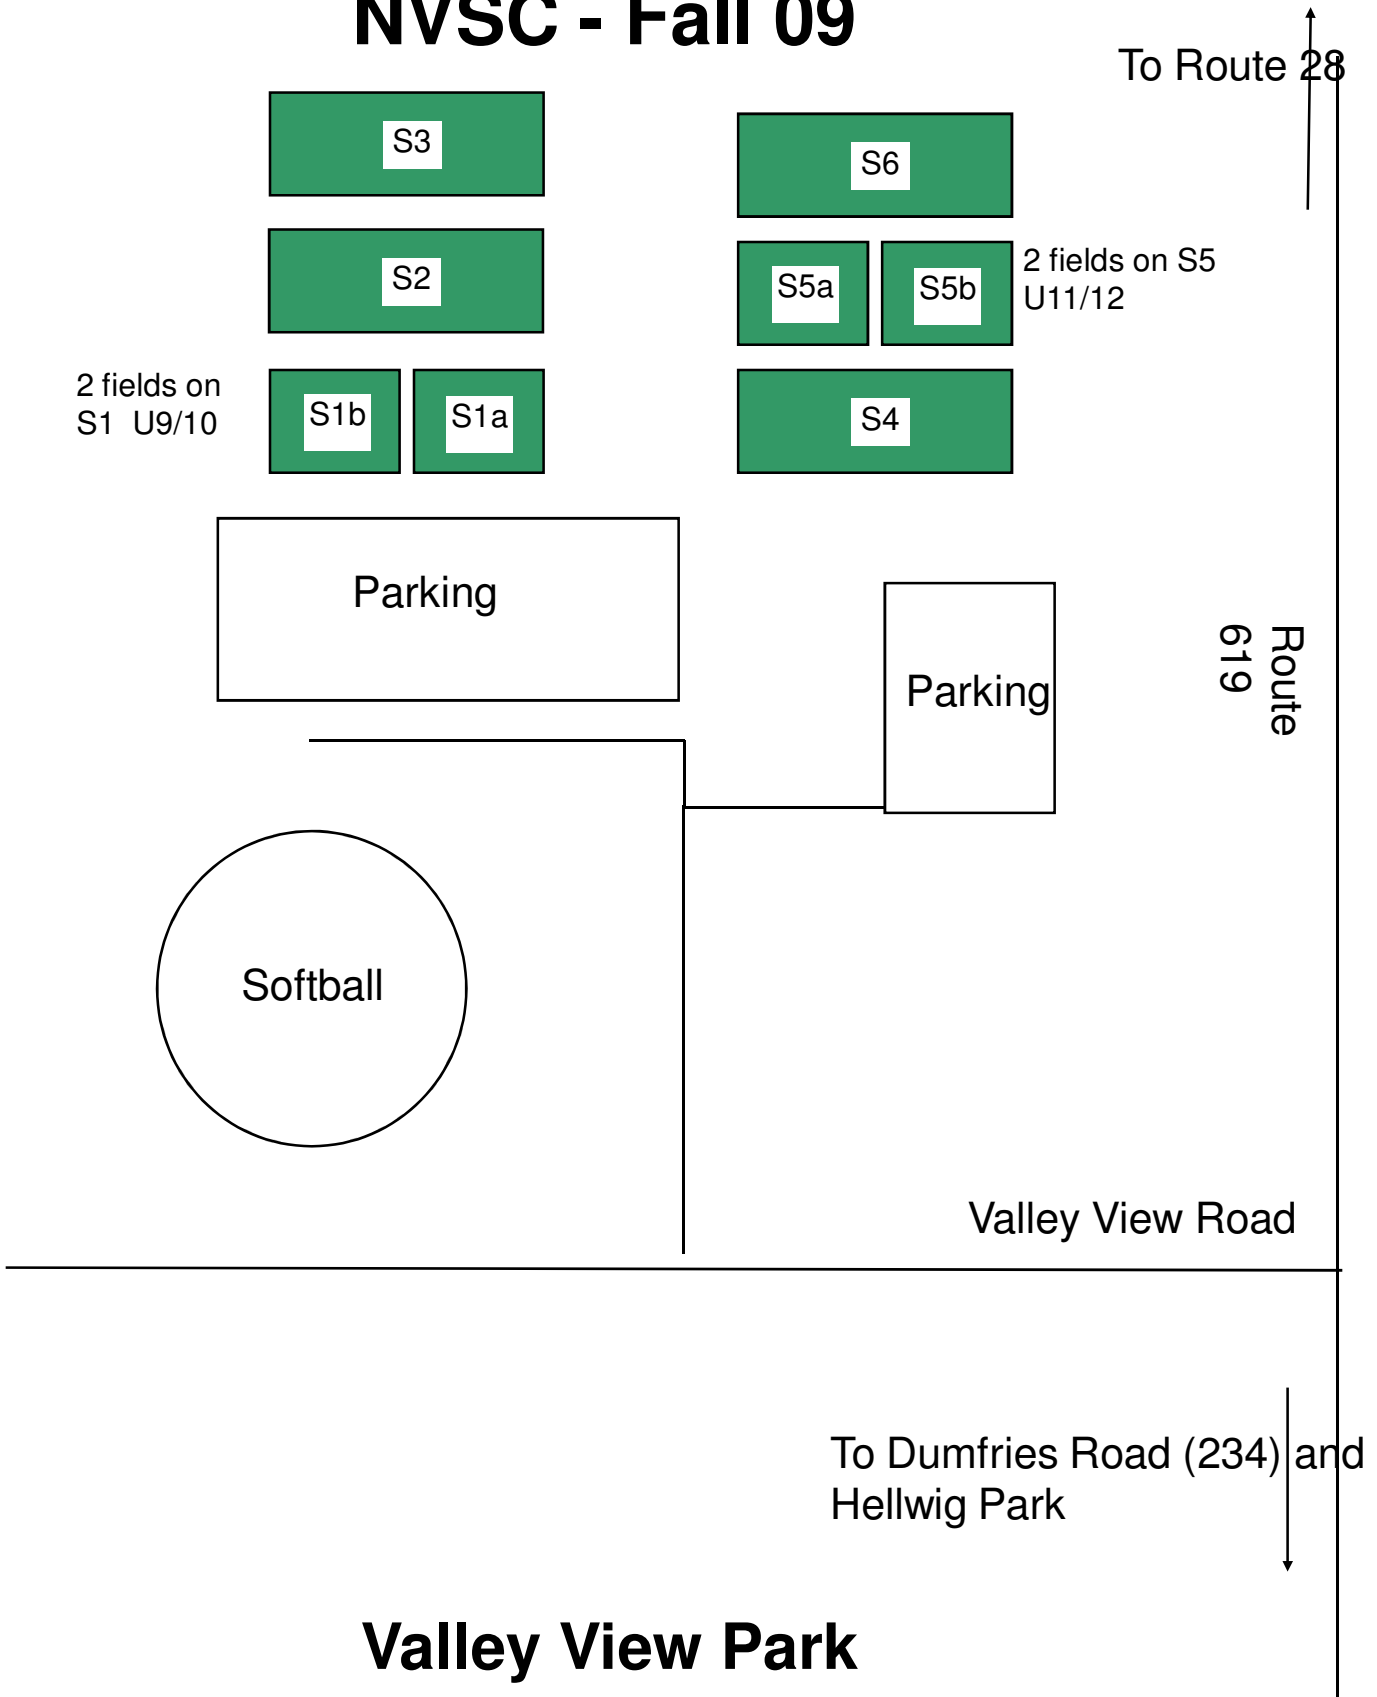

NVSC Fall 2009 Game Field Layouts

BEN LOMOND FALL 2009

S2c lined in ORANGE in the middle of S2b

NVSC Fall 09
Hellwig Layout

NVSC - Fall 09

NVSC - Fall 09

Valley View Park