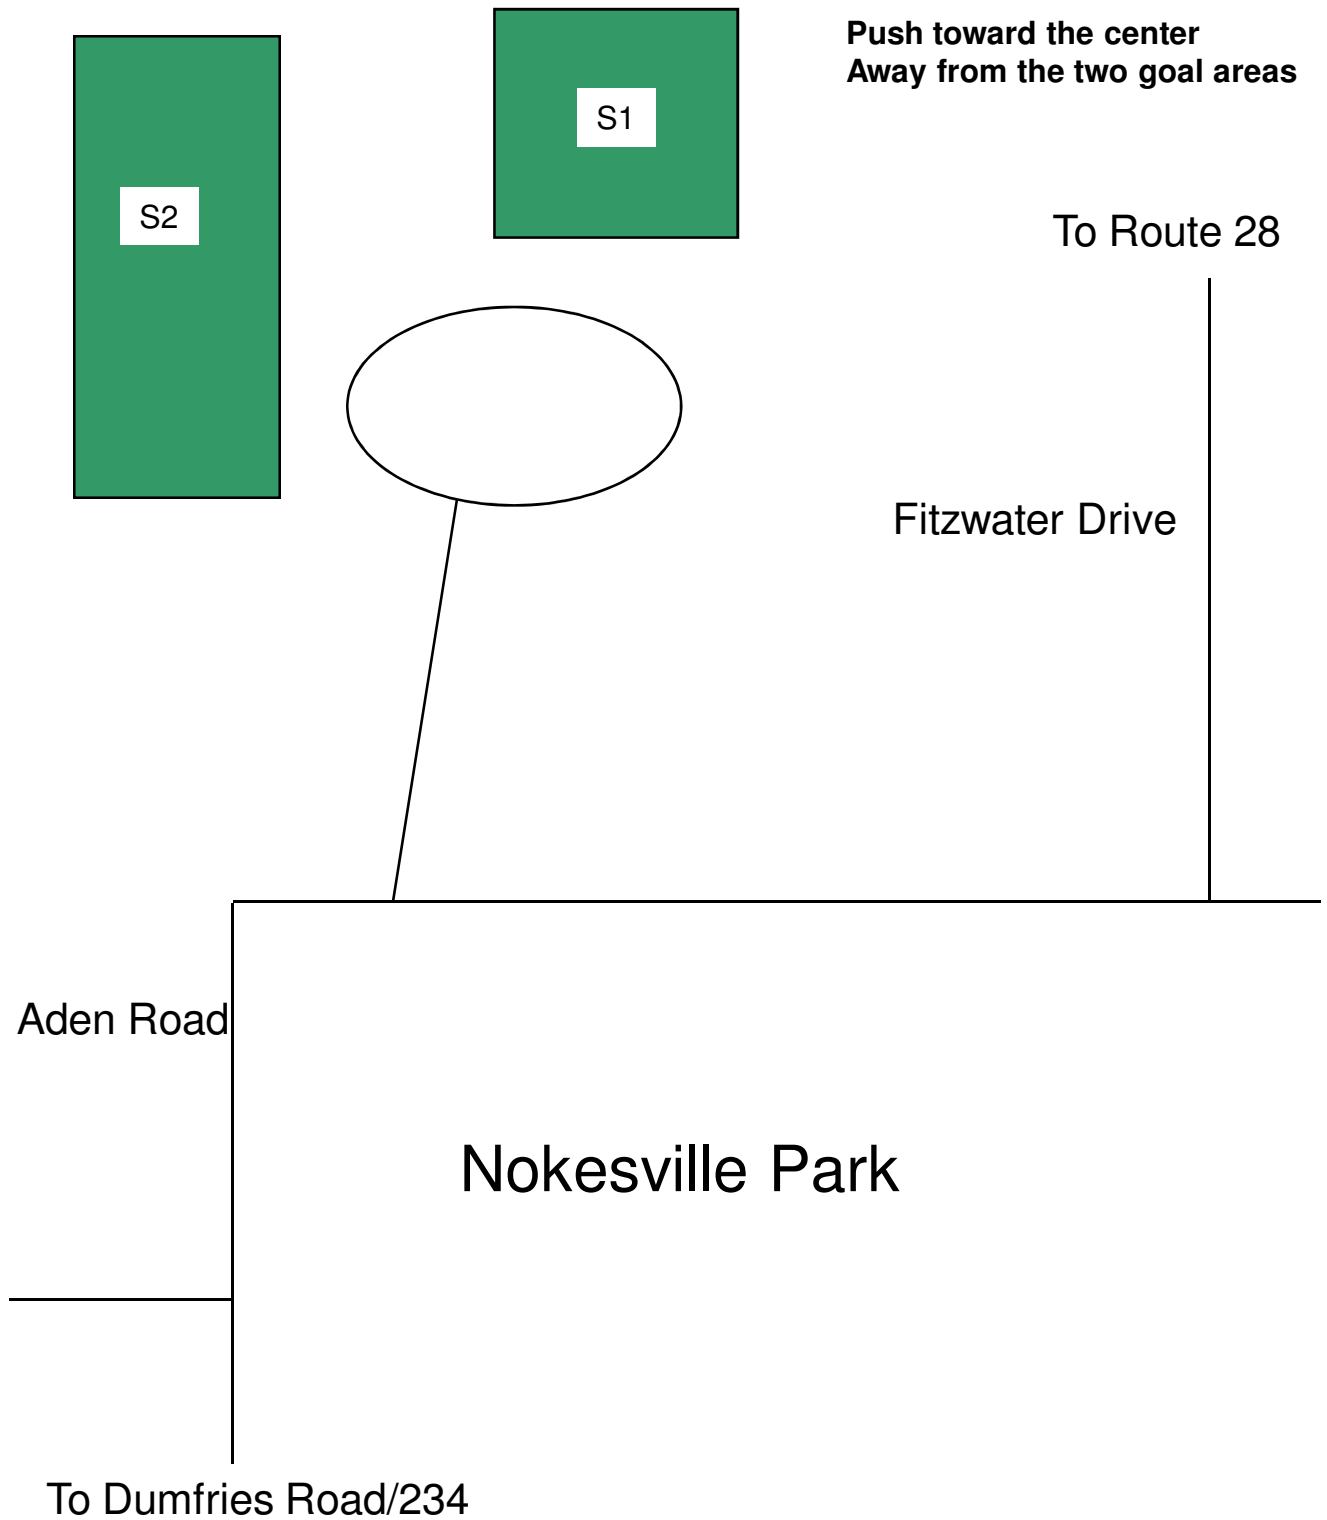

NVSC Fall 2009 Game Field Layouts

BEN LOMOND FALL 2009

S2c lined in ORANGE in the middle of S2b

NVSC Fall 09
Hellwig Layout

NVSC - Fall 09

NVSC - Fall 09

Valley View Park