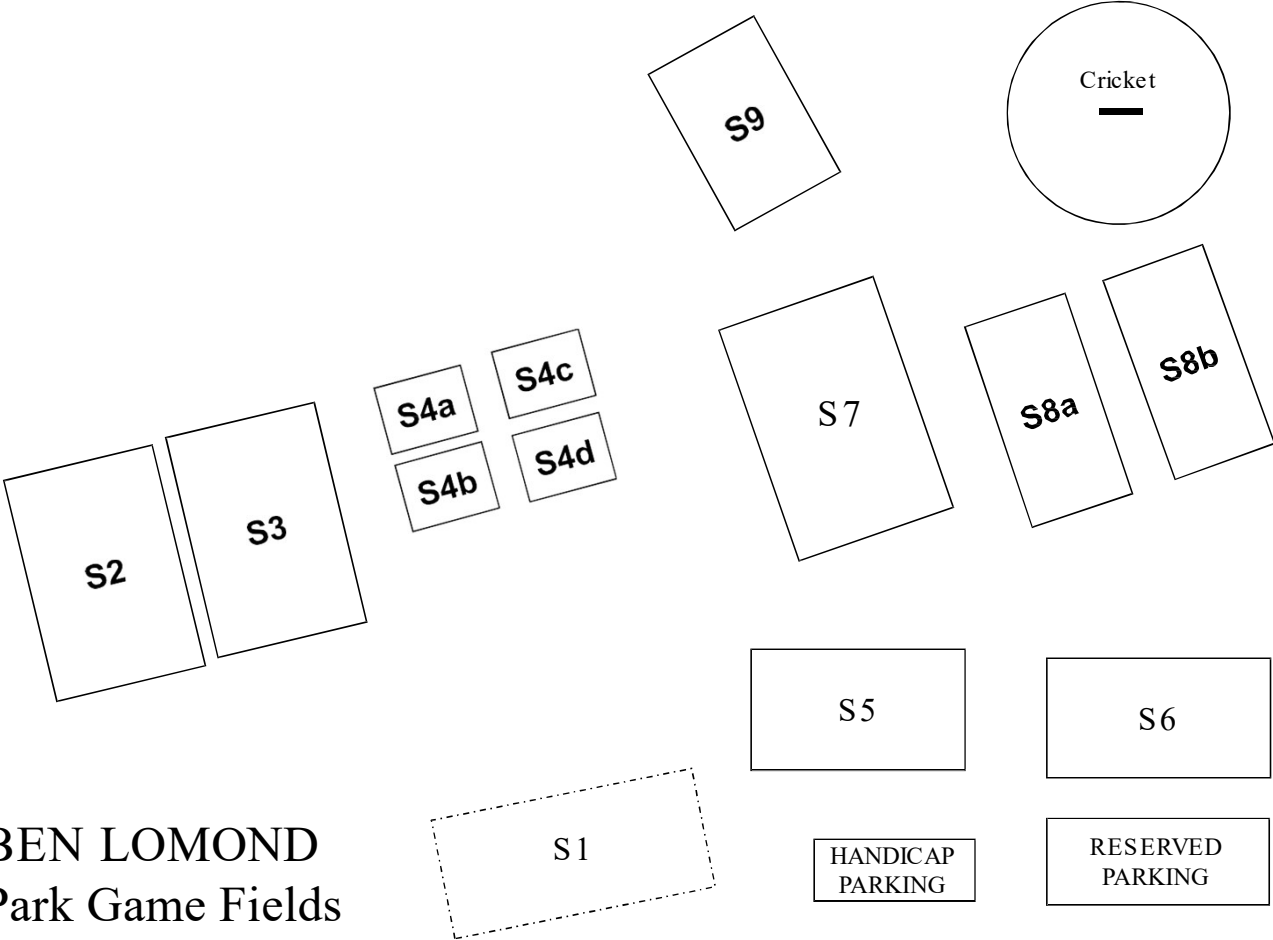

**BEN LOMOND
Park Game Fields**

Hellwig Game Field
Layout

Signal Hill Park Game Field Layout

Google

Valley View – NVSC
Linings

To Dumfries Road (234)