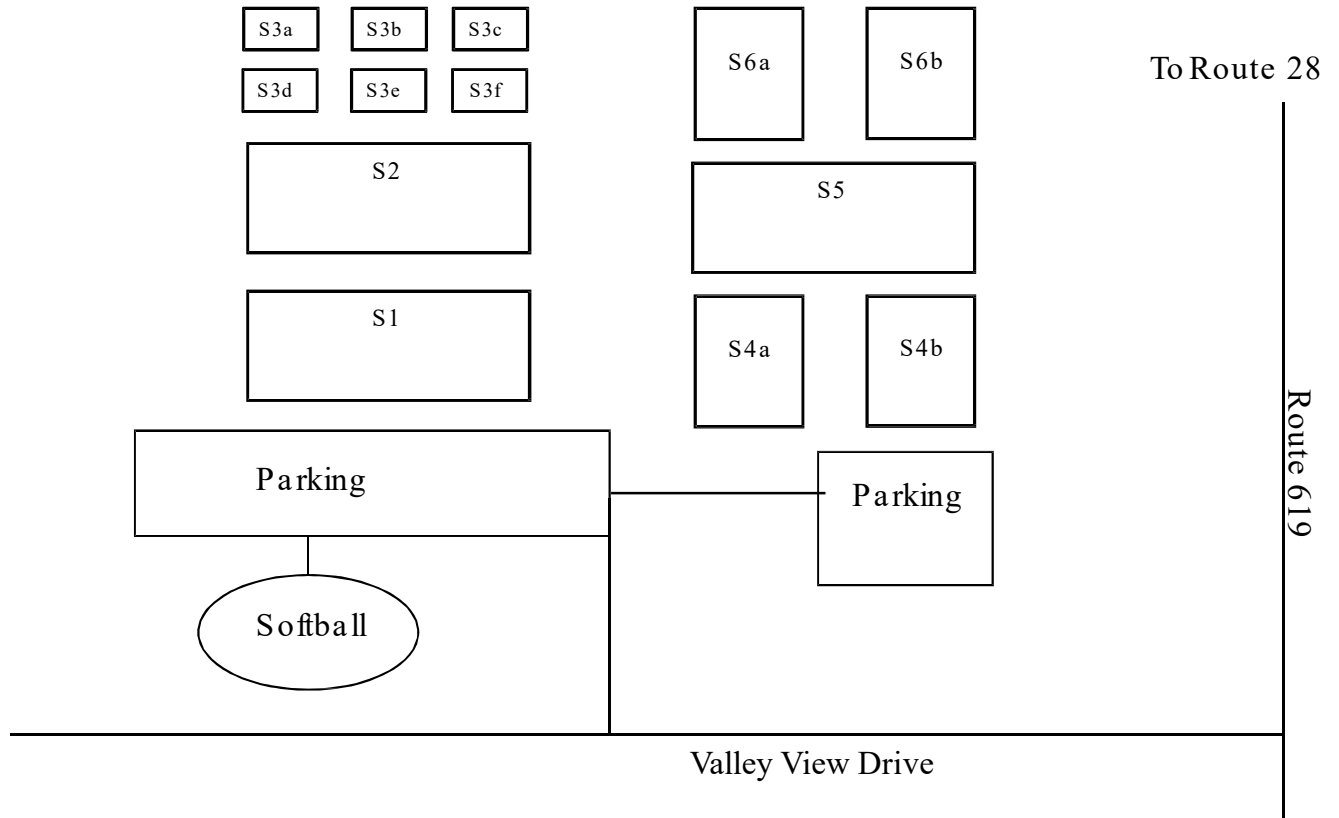

**BEN LOMOND
Park Game Fields**

Hellwig Game Field
Layout

Signal Hill Park Game Field Layout

Google

Valley View – NVSC
Linings

To Dumfries Road (234)