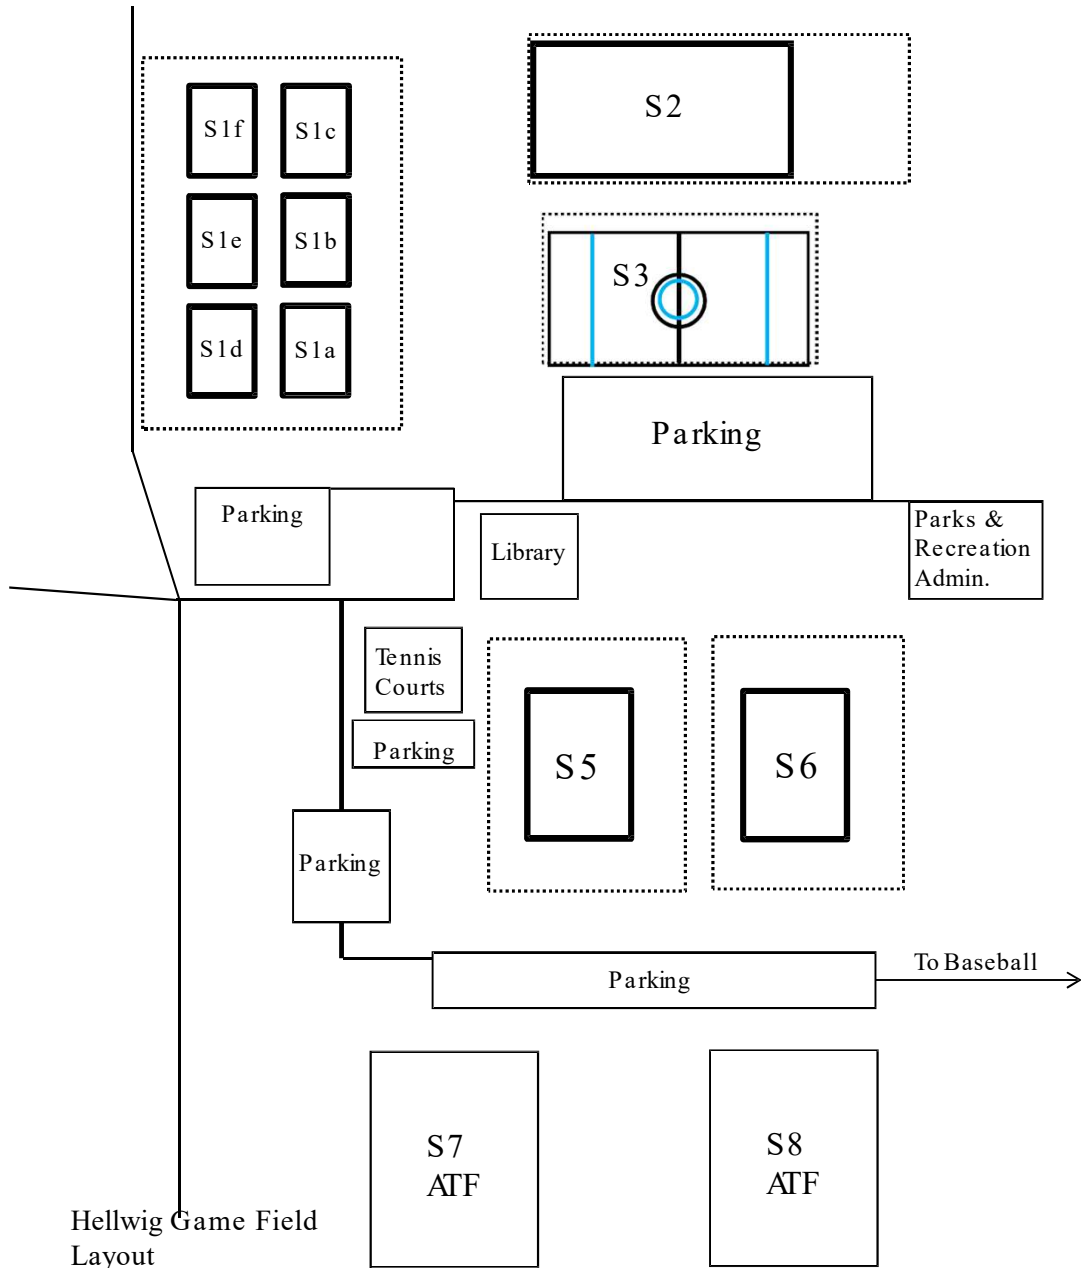

**BEN LOMOND
Park Game Fields**

Hellwig Game Field
Layout

Signal Hill Park Game Field Layout

Google

Valley View – NVSC
Linings

To Dumfries Road (234)